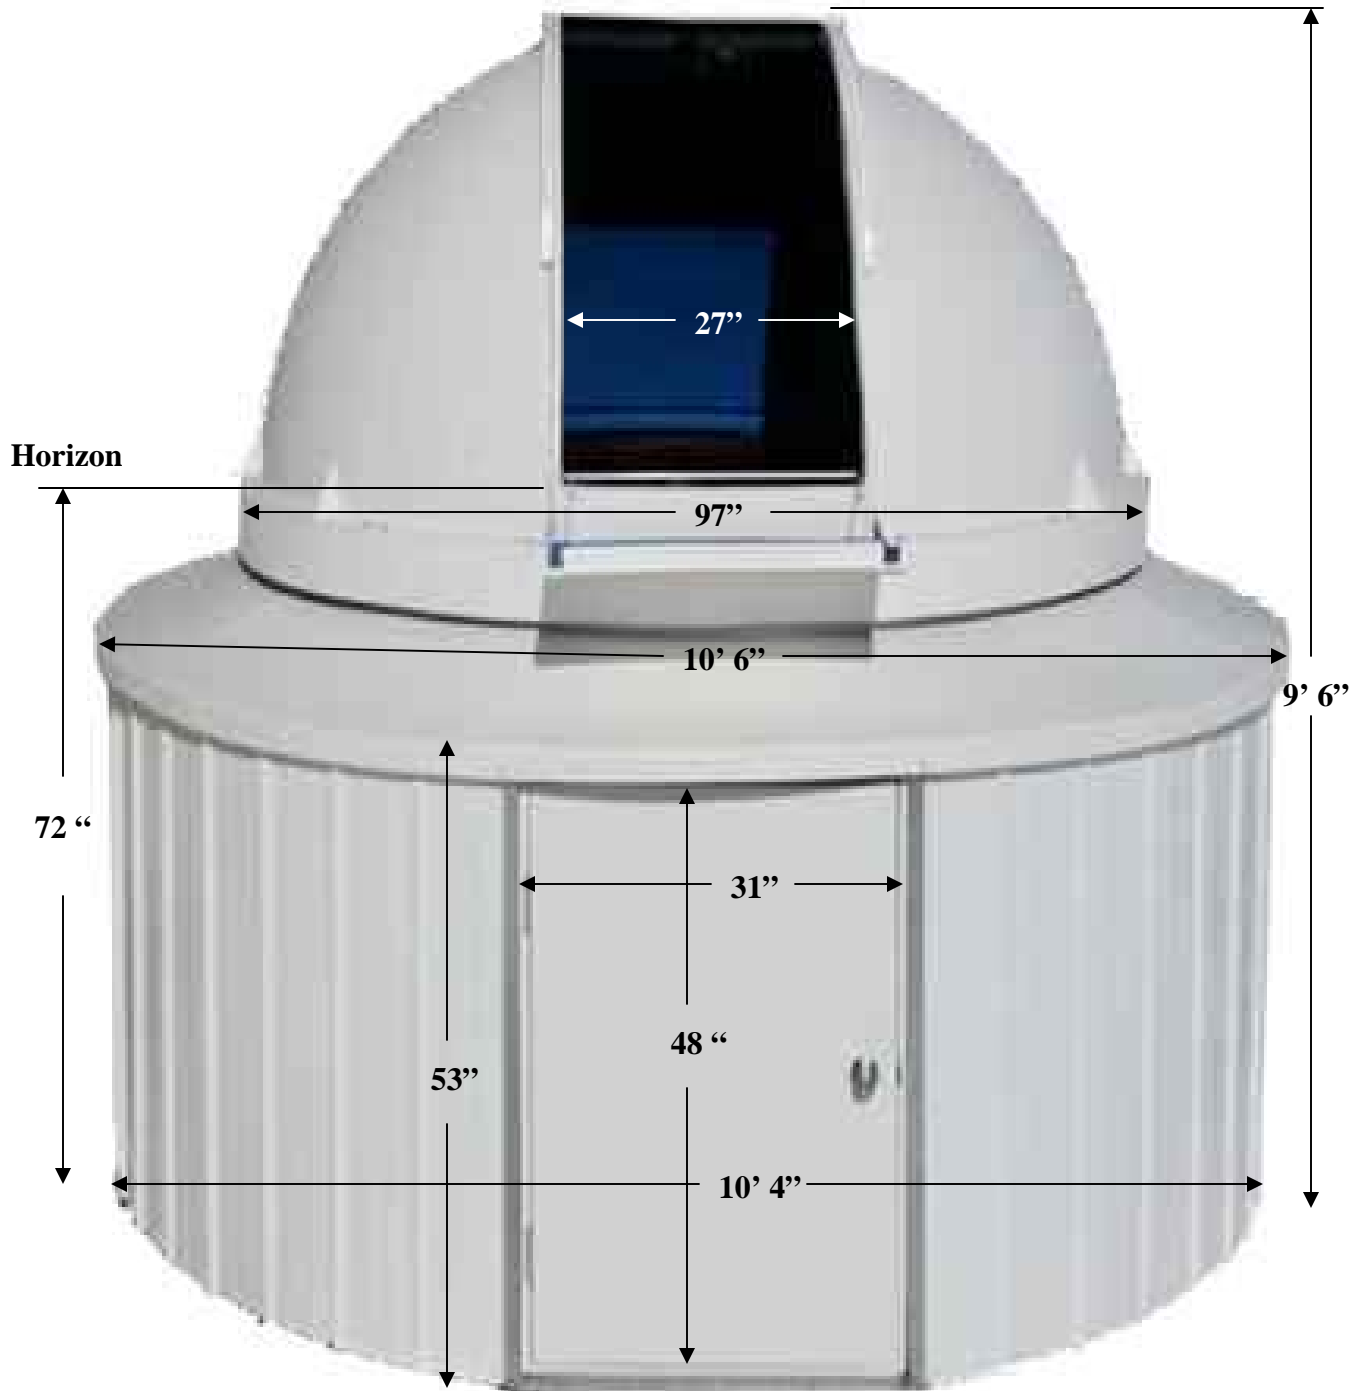

Explora Dome

Standard 10' 6" Round Build

Measurements

The Top Opening is 10" Past Zenith

88.8 Sq Feet on the floor